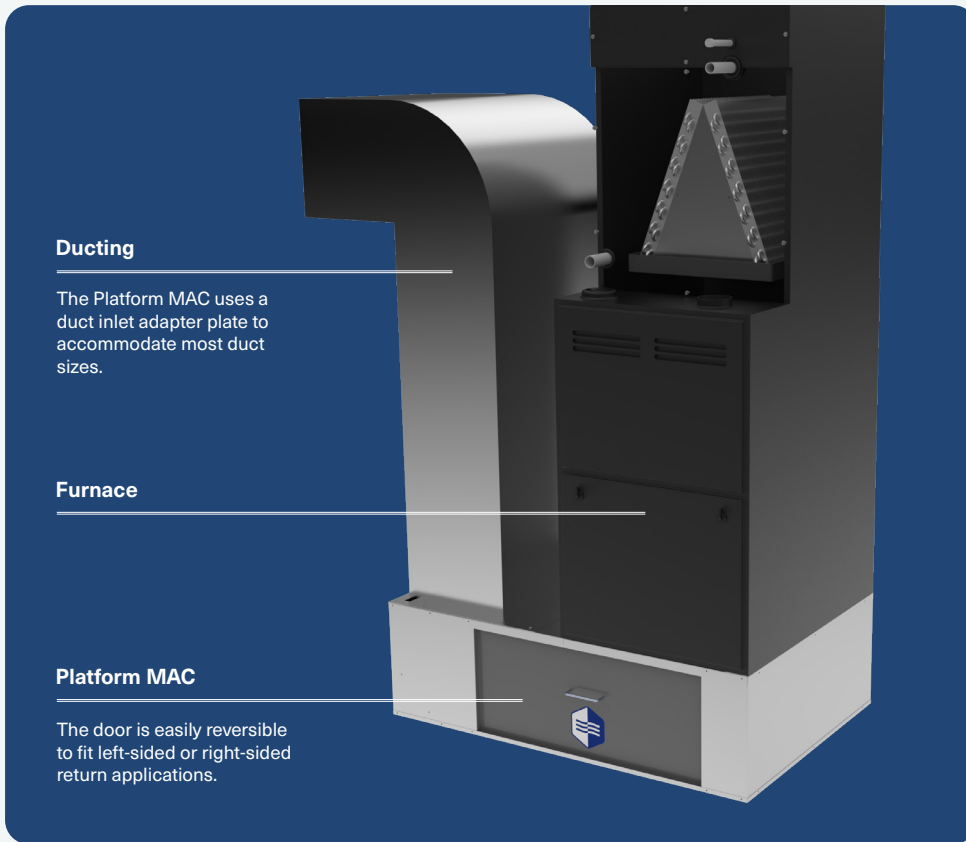

AIR CLEANERS

Platform MAC

A two-in-one filtration and transition solution for space-constrained vertical up flow applications.

Filtration + Transition Solution

The Dust Free[®] Platform MAC provides a simple, space-saving, filtration and 90° transition to the furnace or air handler in vertical, bottom air-return installations. Saves both time and space for side drop and up flow applications that need air filtration.

Adaptable Duct Inlet.

Includes adapter plate to fit different duct and equipment opening sizes to suit almost any application.

Reversible Door Design.

The filter access door is easily reversible to fit left-sided or right-sided return applications.

Construction.

Sturdy 22-gauge painted steel cabinet and door.

Saves Installation Time.

No separate transition installation is required.

Easy Maintenance.

Easy filter access simplifies maintenance.

Minimized Duct Leakage.

Sealed design and quality construction minimizes gaps and leaks.

IMAGES

Ducting

The Platform MAC uses a duct inlet adapter plate to accommodate most duct sizes.

Furnace

Platform MAC

The door is easily reversible to fit left-sided or right-sided return applications.